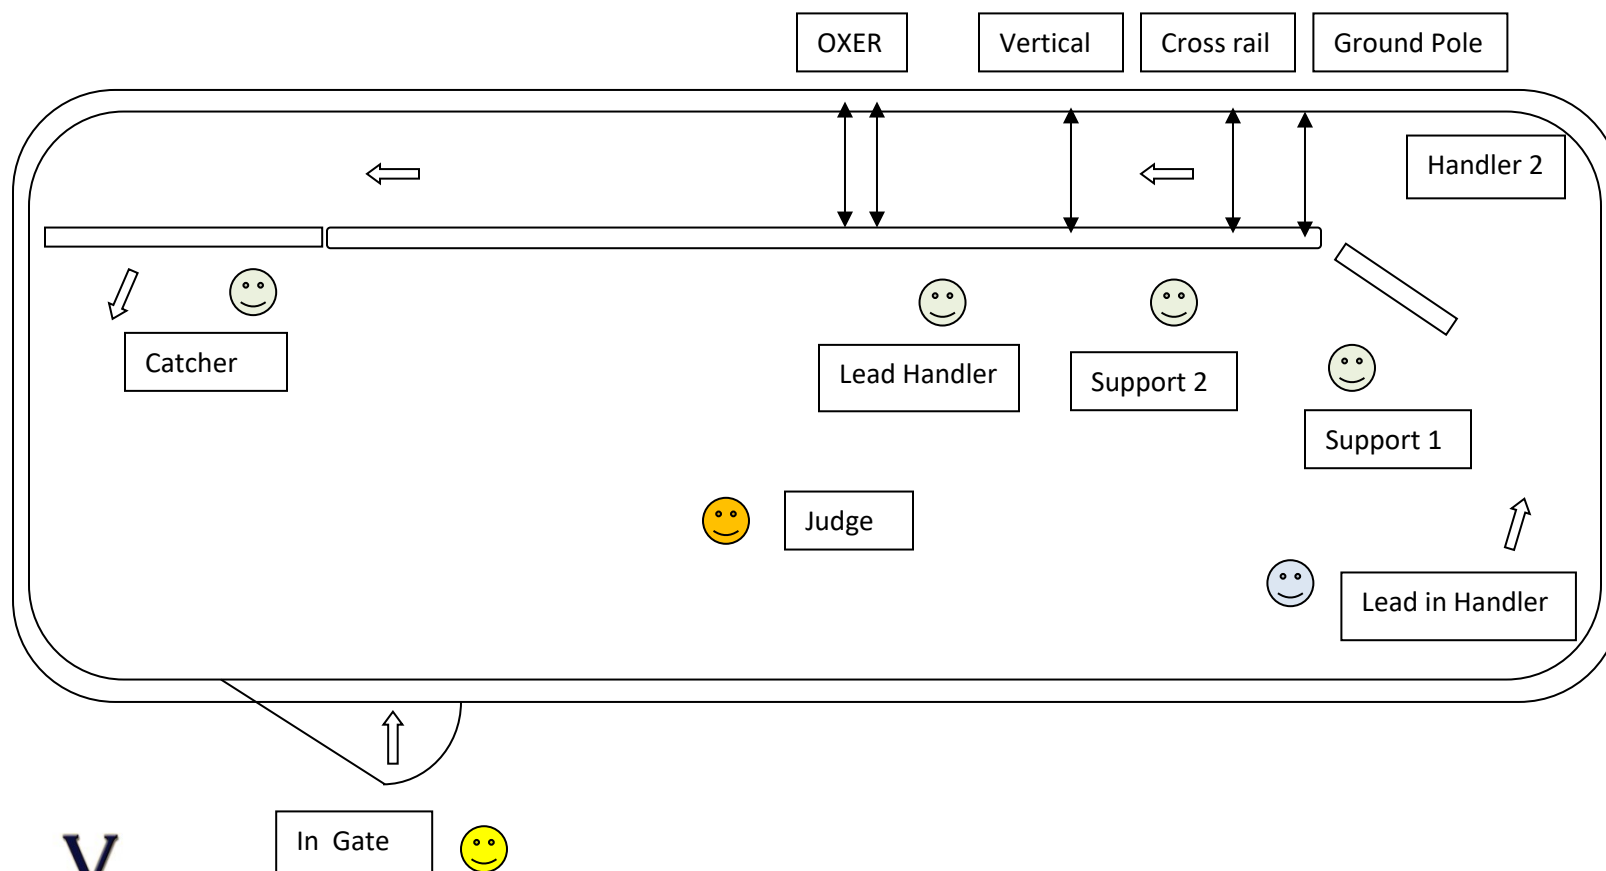

JUMP CHUTE ARENA – STRAIGHT LINE JUMP CHUTE

Distances:
 Minimum 20 feet from wall to 1st ground rail
 Around 8 feet between ground rail and xrail
 21 feet between xrail and vertical
 24 feet between vertical and oxer
 60 feet minimum after oxer – the longer the better